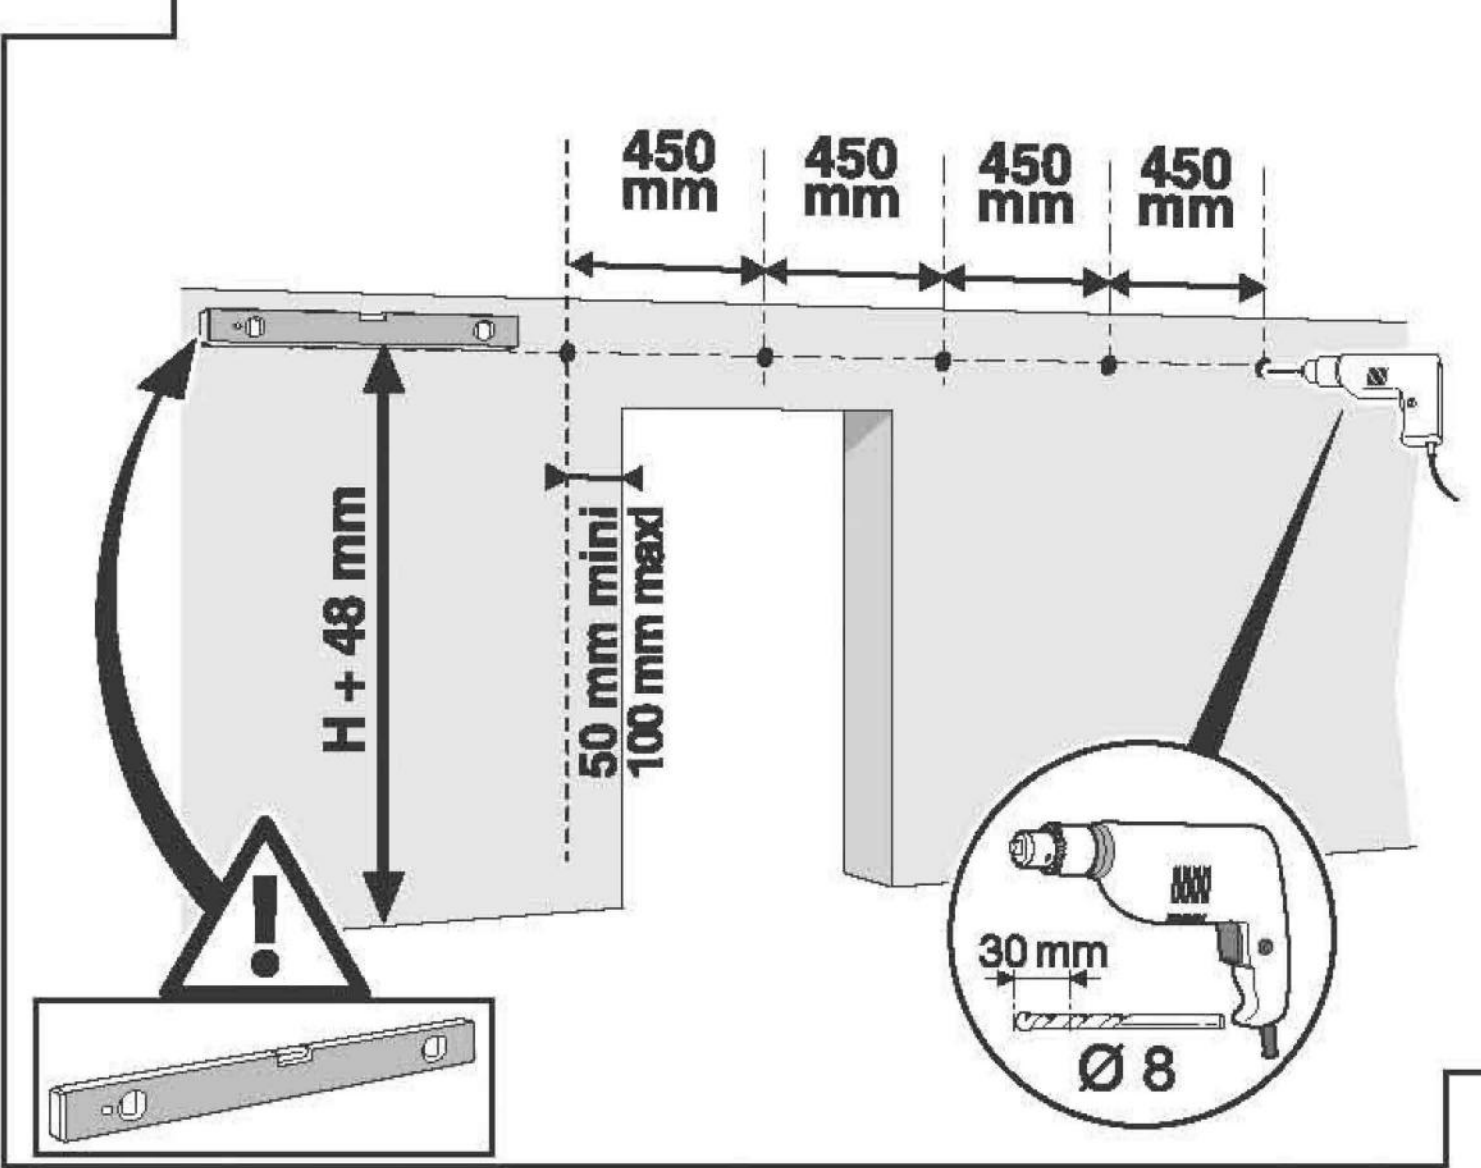

Aluminium alloy wood sliding door

Wall mounted

Ceiling mounted

1. Loading Capability is 175kgs.
2. Used for 40-45mm thickness wood door.

1 Wall mounted

2 Wall mounted

3