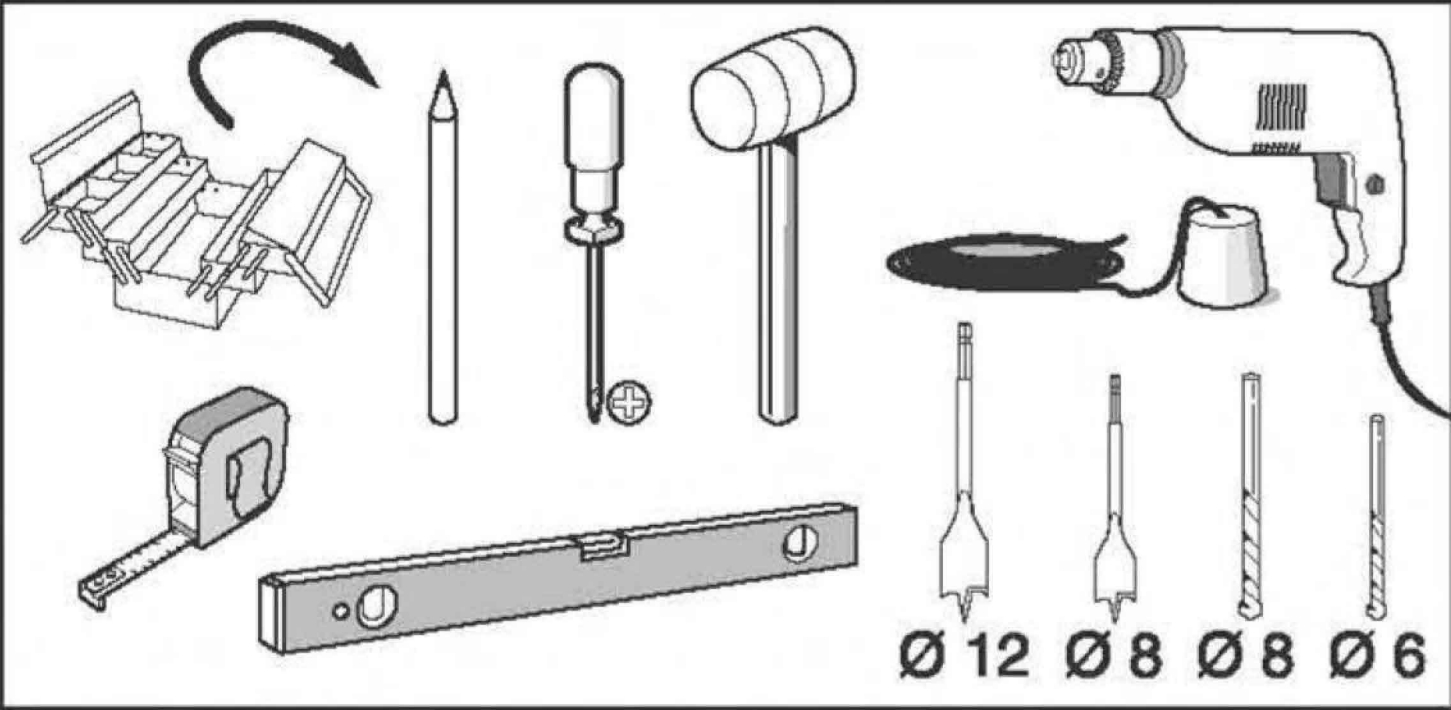

Aluminium alloy wood sliding door

Wall mounted

Ceiling mounted

1. Loading Capability is 175kgs.
2. Used for 40-45mm thickness wood door.

1 Wall mounted

2 Wall mounted

3