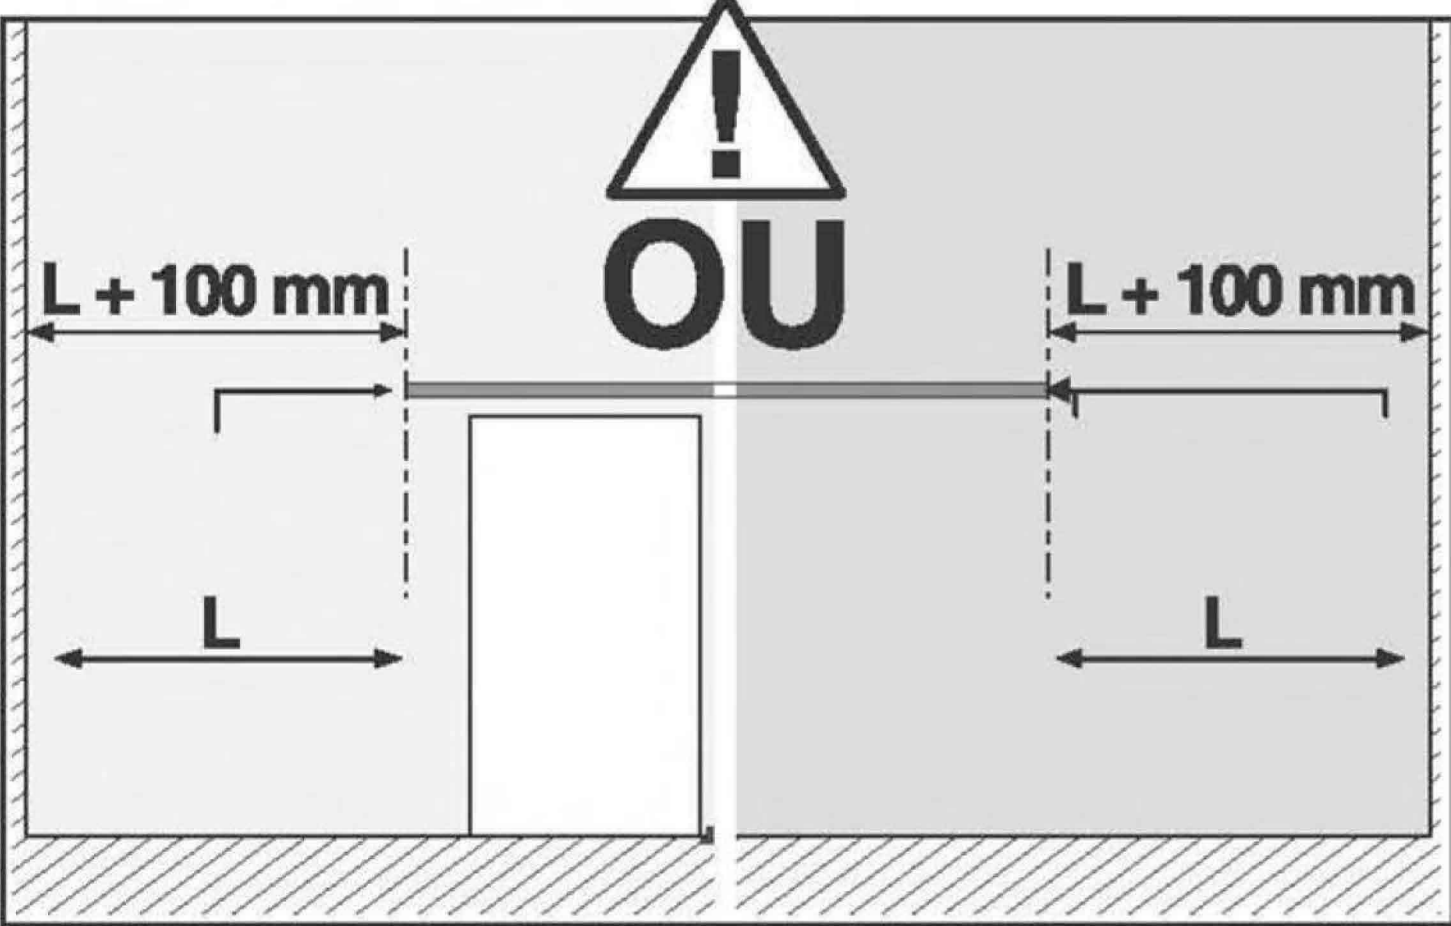

Aluminium alloy wood sliding door

Wall mounted

Ceiling mounted

1. Loading Capability is 175kgs.
2. Used for 40-45mm thickness wood door.

1 Wall mounted

2 Wall mounted

3