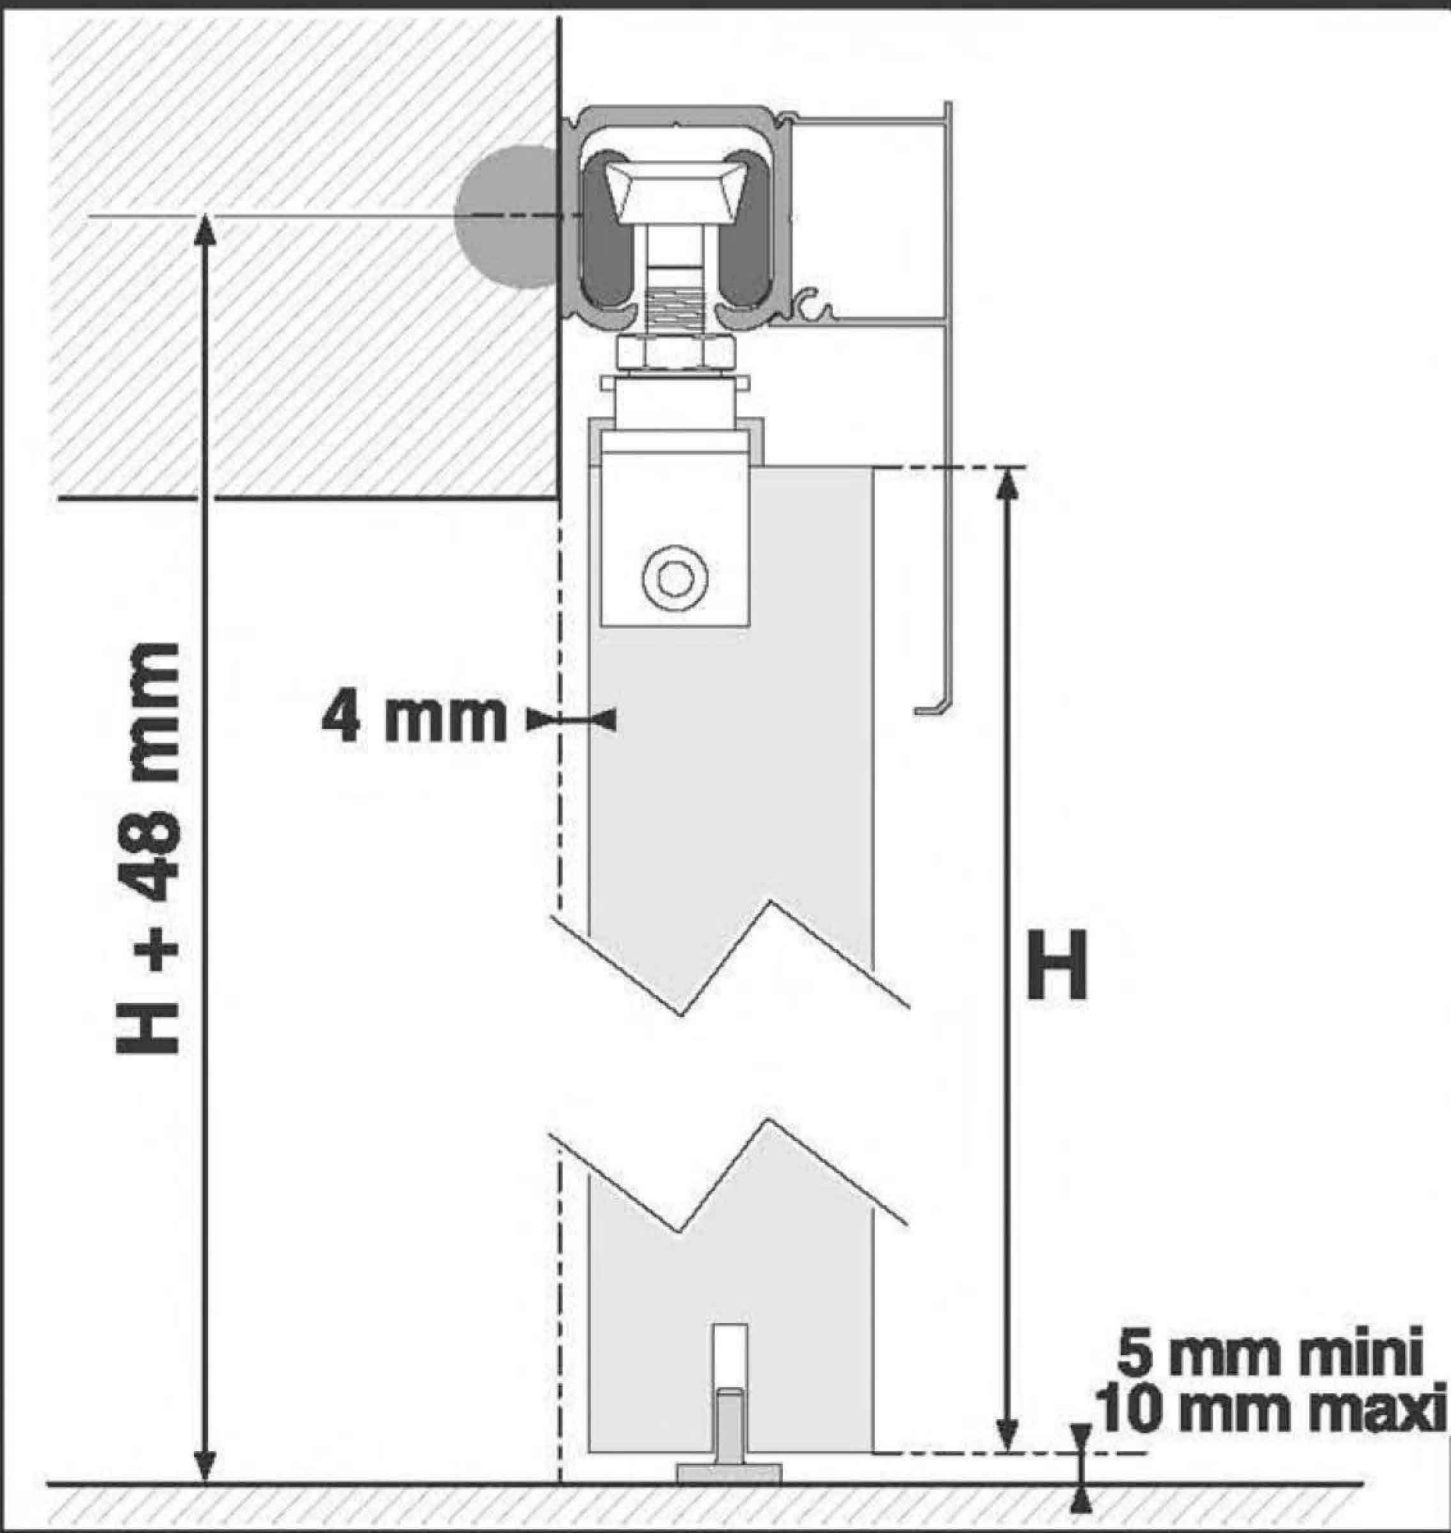

Aluminium alloy wood sliding door

Wall mounted

Ceiling mounted

1. Loading Capability is 175kgs.
2. Used for 40-45mm thickness wood door.

1 Wall mounted

2 Wall mounted

3