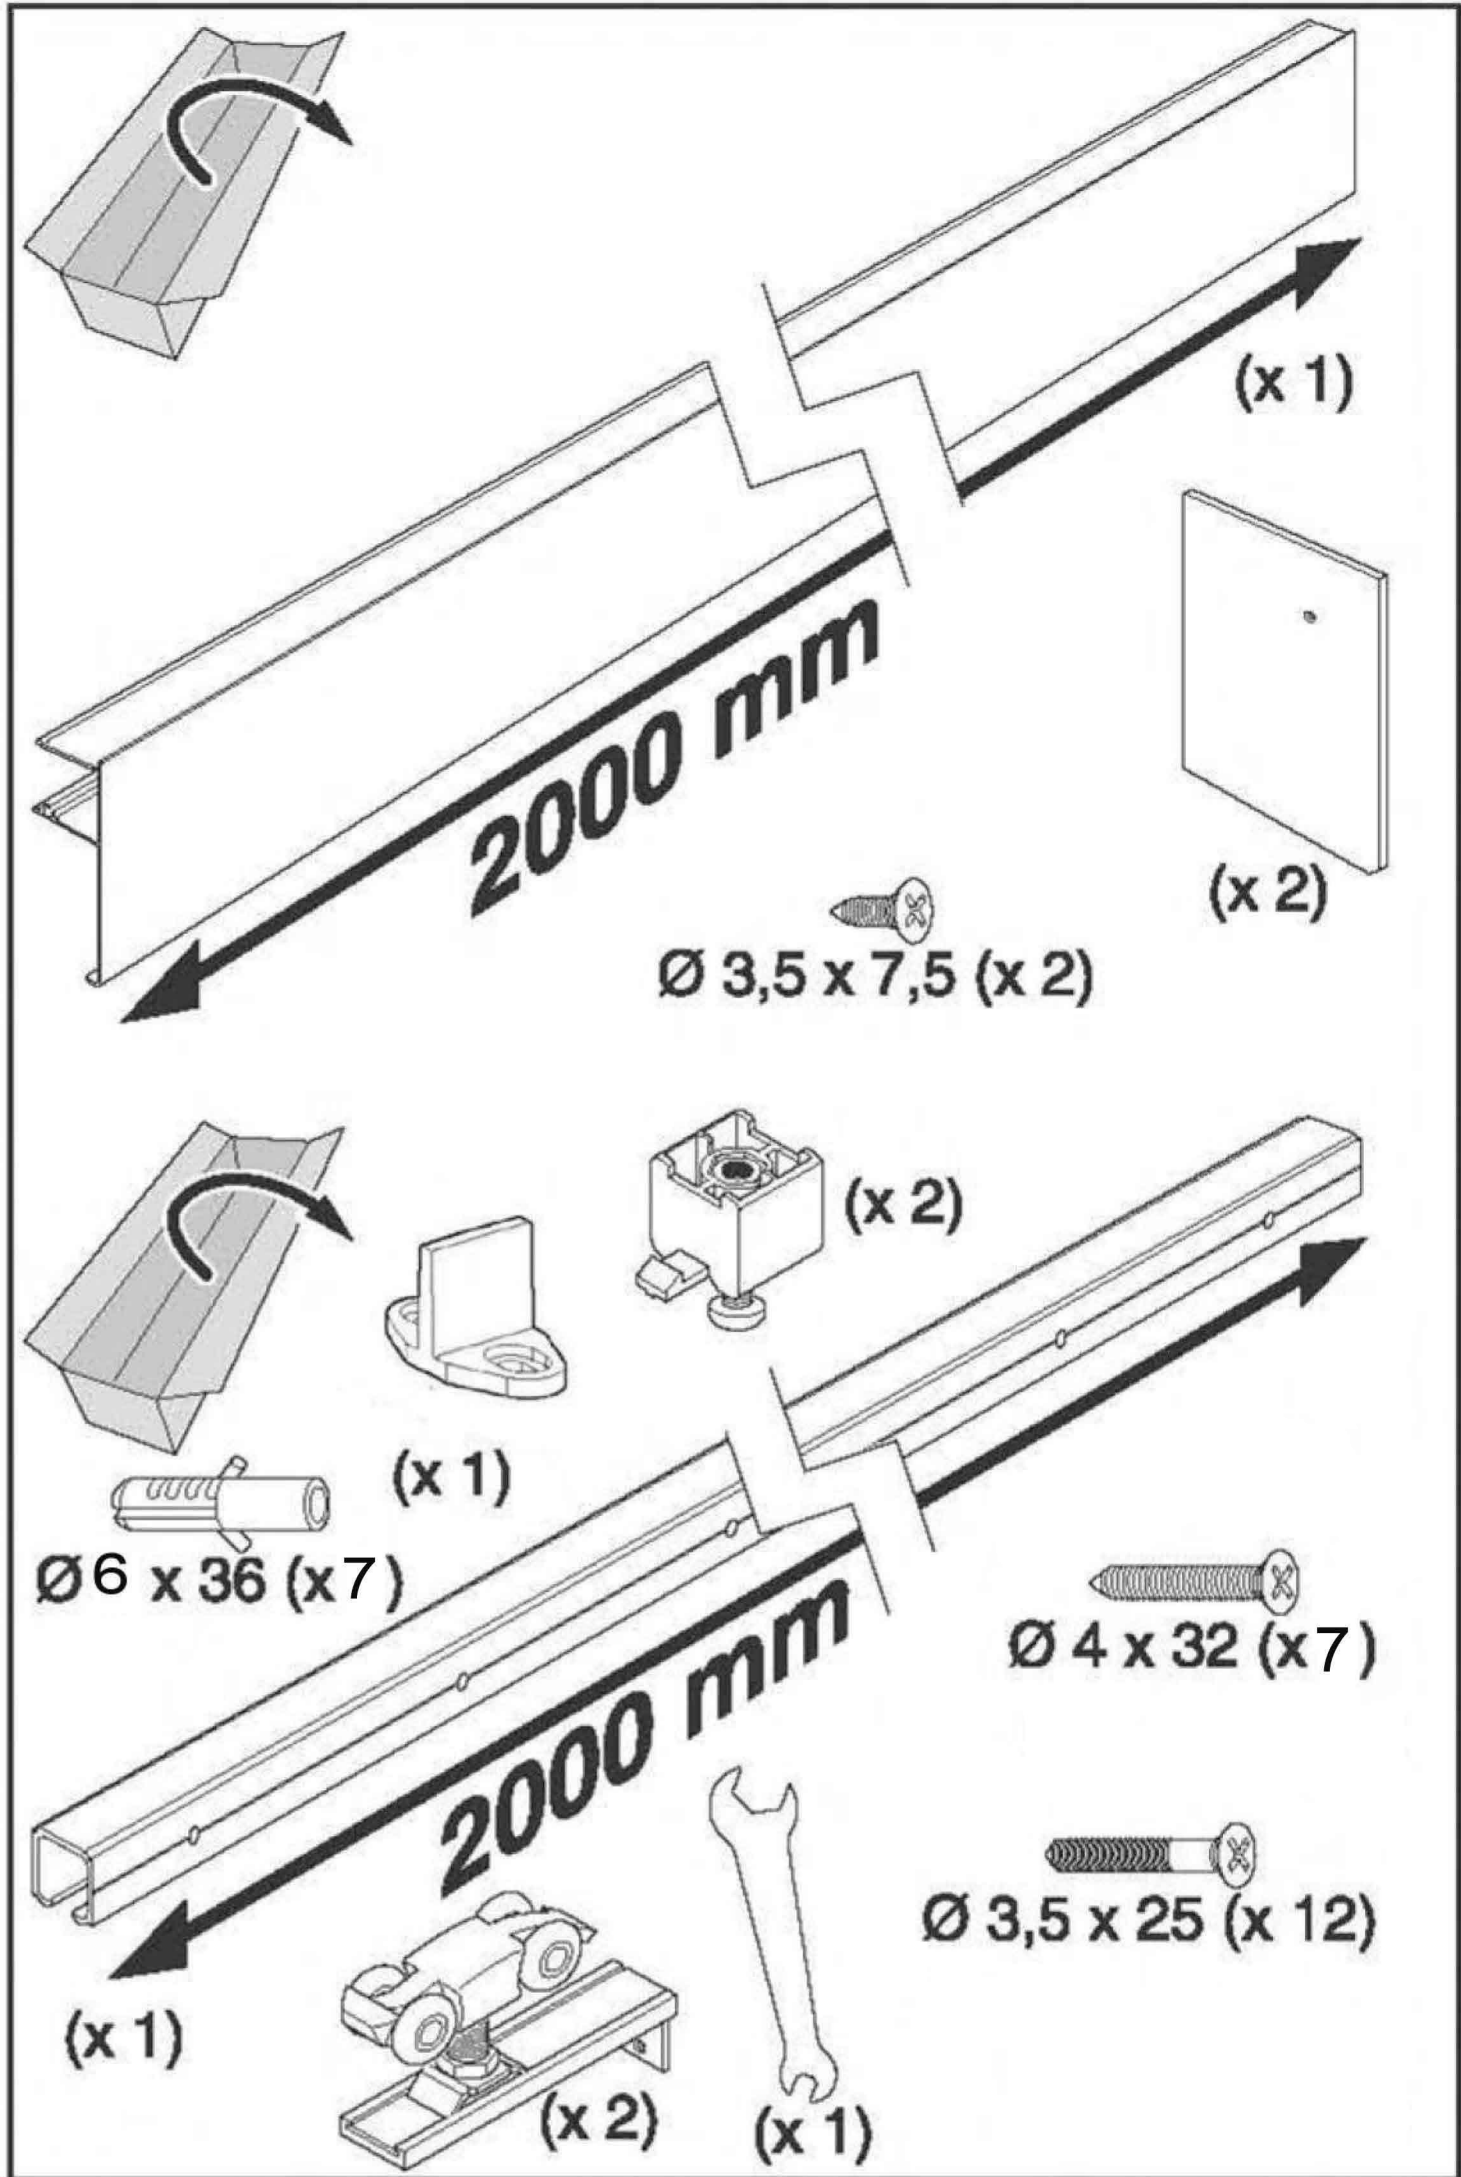

Aluminium alloy wood sliding door

Wall mounted

Ceiling mounted

1. Loading Capability is 175kgs.
2. Used for 40-45mm thickness wood door.

1 Wall mounted

2 Wall mounted

3