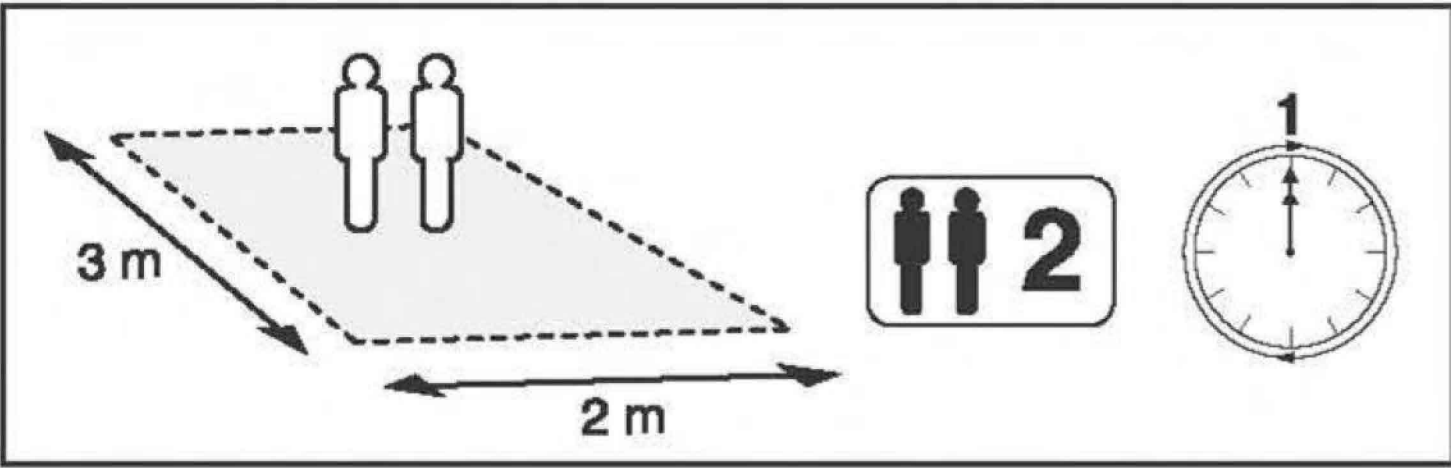

Aluminium alloy wood sliding door

Wall mounted

Ceiling mounted

1. Loading Capability is 175kgs.
2. Used for 40-45mm thickness wood door.

1 Wall mounted

2 Wall mounted

3