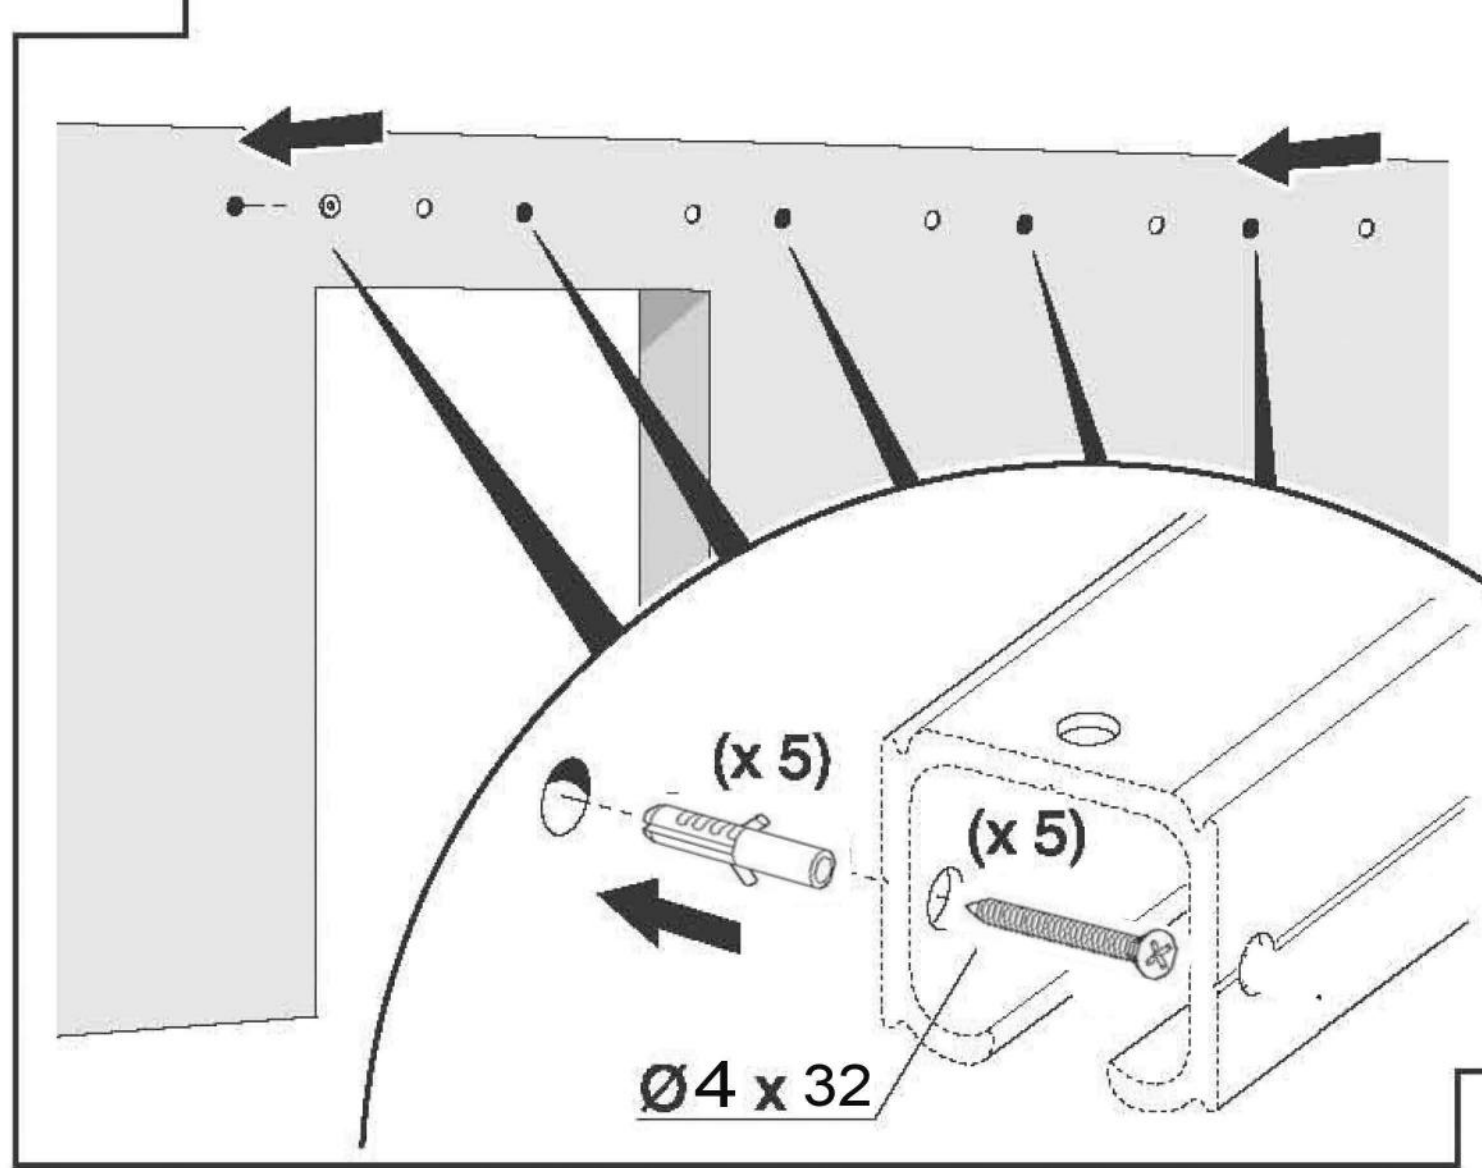

Aluminium alloy wood sliding door

Wall mounted

Ceiling mounted

1. Loading Capability is 175kgs.
2. Used for 40-45mm thickness wood door.

1 Wall mounted

2 Wall mounted

3