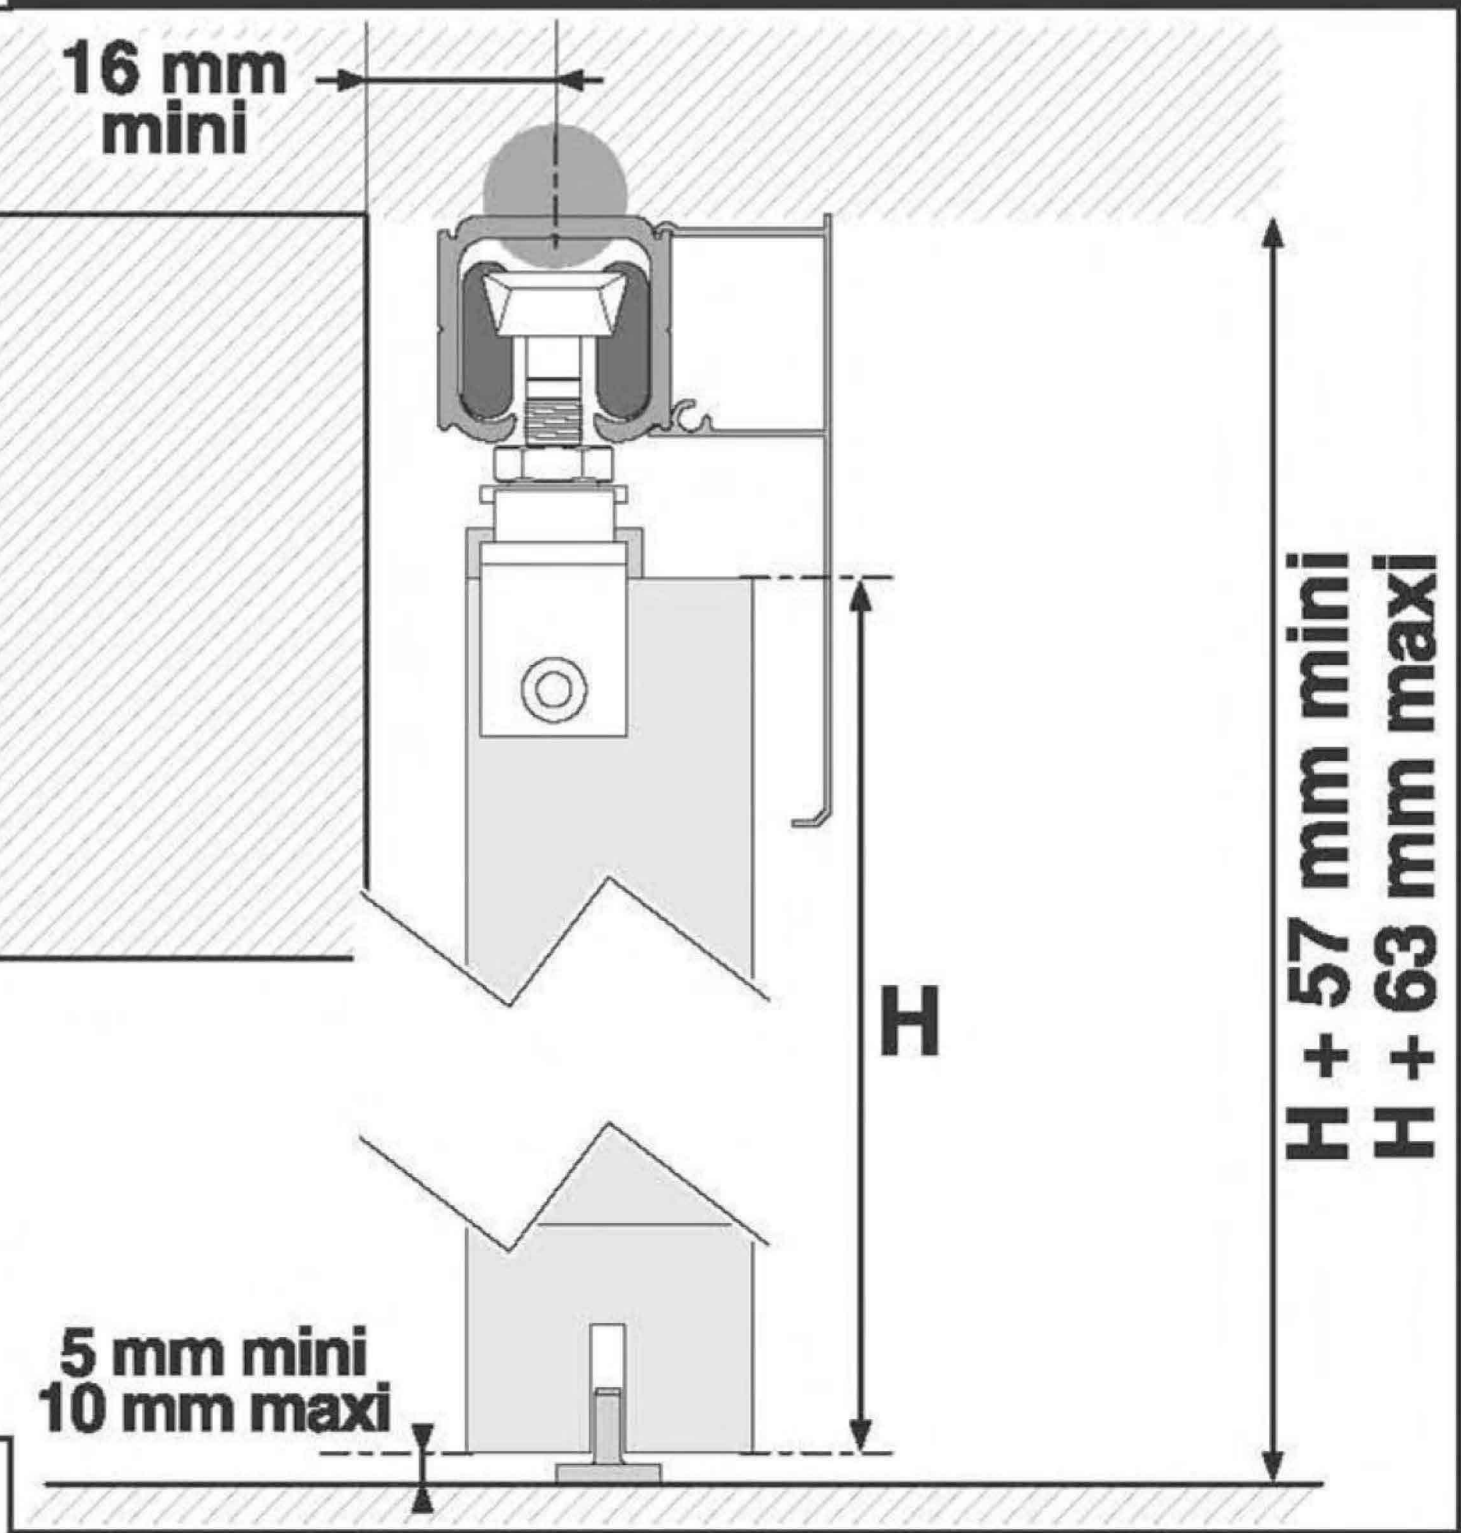

Aluminium alloy wood sliding door

Wall mounted

Ceiling mounted

1. Loading Capability is 175kgs.
2. Used for 40-45mm thickness wood door.

1 Wall mounted

2 Wall mounted

3